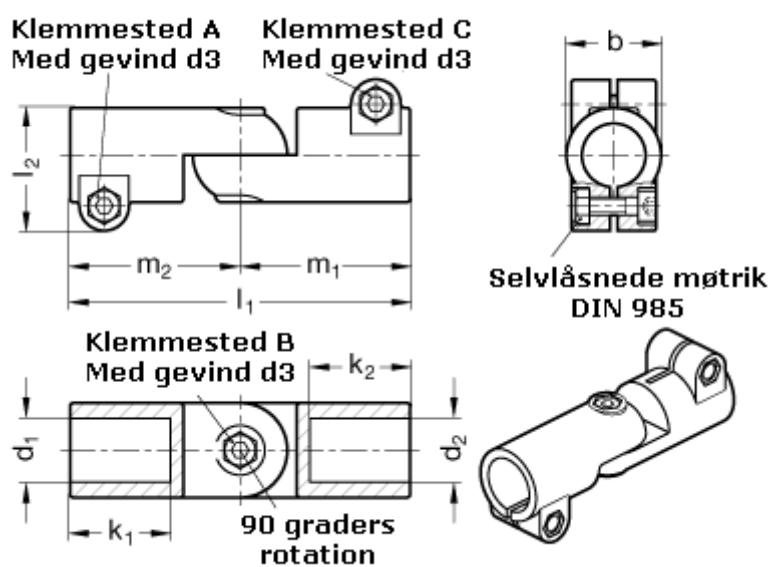

Article number: 20286B42B50T2SW

Description: E+G Swivel clamp connector joint
GN286-B42-B50-T-2-SW

Measures

$b = 65$	$m_1 = 115$
$d_1 = B42$	$m_2 = 115$
$d_2 = B50$	
$d_3 = M10$	
$k_1 = 74.0$	
$k_2 = 74.0$	
$l_1 = 230$	
$l_2 = 77.5$	